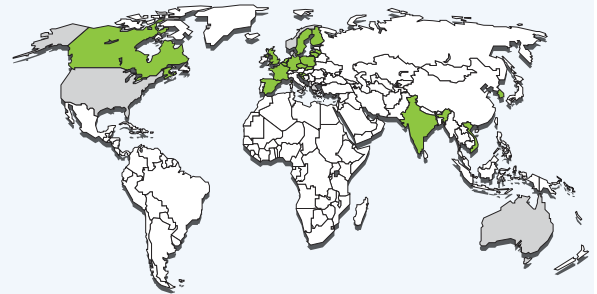

## AT A GLANCE STATISTICS DERIVED FROM DATA COLLECTED FROM THE STRIKE3 NETWORK OF GNSS INTERFERENCE DETECTION DEVICES

JANUARY 2016

STRIKE 3 database starts collecting GNSS interference data from 2 DETECTORs located in the UK

Q1-Q4 2016

Sites added in:  
 UK Finland India  
 Sweden Poland Netherlands  
 Slovenia Slovakia Spain  
 France Germany Vietnam  
 Czech Republic Croatia

Q1-Q2 2017

Sites added in: Planning for:  
 Latvia USA  
 Germany Australia  
 Canada Norway  
 Belgium South Korea

### SITES MOST AFFECTED - APR to JUN