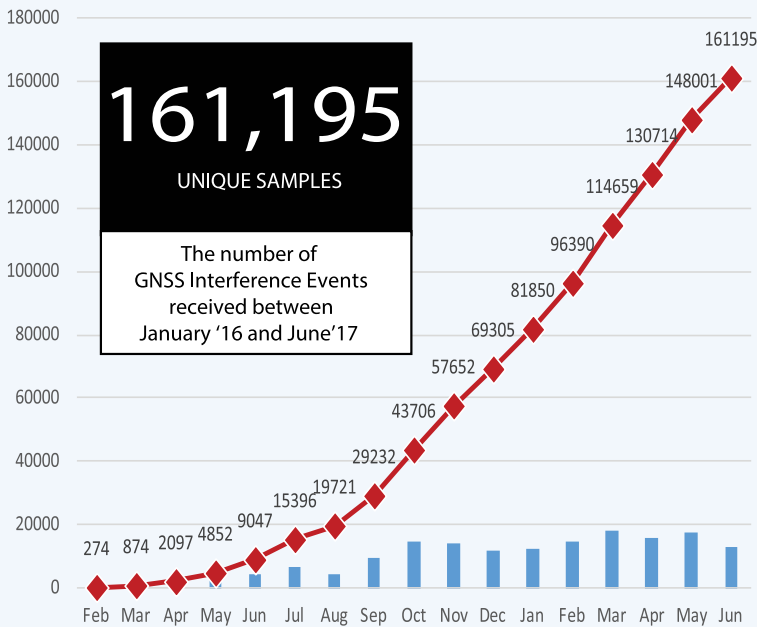

AT A GLANCE STATISTICS DERIVED FROM DATA COLLECTED FROM THE STRIKE3 NETWORK OF GNSS INTERFERENCE DETECTION DEVICES

JANUARY 2016

STRIKE 3 database starts collecting GNSS interference data from 2 DETECTORs located in the UK

Q1-Q4 2016

Sites added in:
UK Finland India
Sweden Poland Netherlands
Slovenia Slovakia Spain
France Germany Vietnam
Czech Republic Croatia

Q1-Q2 2017

Sites added in: Planning for:
Latvia USA
Germany Australia
Canada Norway
Belgium South Korea

MONTHLY EVENT DETECTIONS