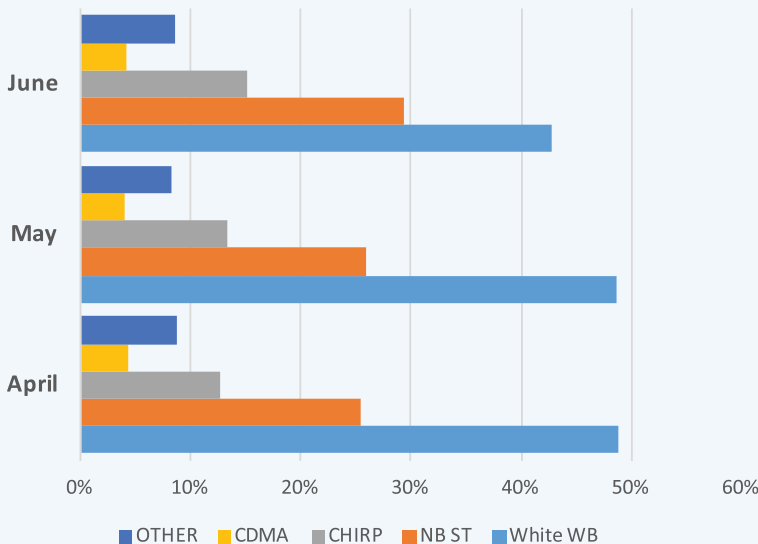

JAMMER SIGNAL TYPES - APR to JUN